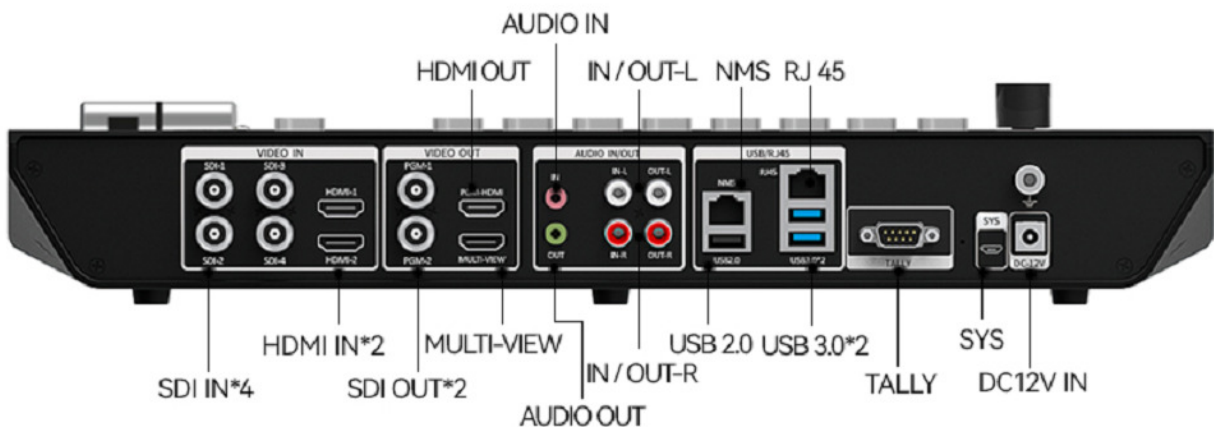

24 Evoness SRL

Str. Bega Nr. 6
400601 Cluj-Napoca
Romania

Tel.: +40 744 539702

E-mail: videocapture@tehnicavizuala.ro

Website: www.tehnicavizuala.ro